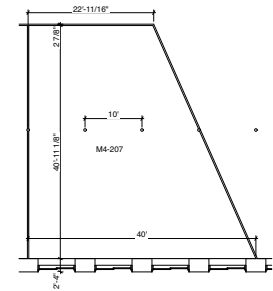

M4-207 Creative Studio Space

Approx 1,394 Sq. Ft., Refinished Maple Floor, Tons of Natural Light

Open Square is the vibrant home of 40+ business and retail tenants, a conference and event venue—all sharing the same great atmosphere and amenities.

Suite 207 is located in Mill 4 on the 2nd floor and is available. Three large sliding windows with screens let in tons of light. AC included. Forced air heat. Vintage window onto shared hallway adds character. Lots of parking. 24/7 Card access system and camera security systems on site. Central location in western New England. Three high speed providers to choose from in building. White painted wood ceilings. Two-year lease required. \$/month* inclusive of all but data.